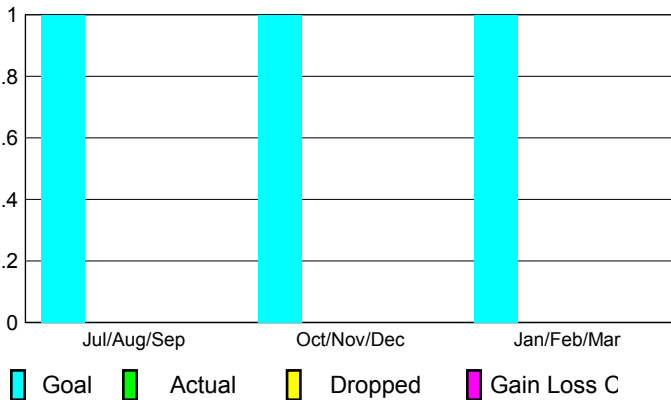

2012-2013 GMT Reports for District (or Undistricted) **District 34 B**

GMT: **CARL HARRELL**

Location: **ALABAMA**

GMT CA: **1**

CLUBS

Club Results
2012-2013

Clubs
2011-2012

Month	New Club Goal	Actual New Clubs	Actual Dropped Clubs	Gain/Loss of Clubs	Gain/Loss of Clubs
Jul/Aug/Sep	1	0	0	0	0
Oct/Nov/Dec	1	0	0	0	0
Jan/Feb/Mar	1				0
Totals	3	0	0	0	0

Club Results 2012-2013

Goal, New, Dropped, Gain/Loss

Comparison of Club Gain/Loss

Current Year Compared to the Previous Year

YTD Status Quo Clubs 2012-2013

Status Quo Clubs Compared to Status Quo Members

MEMBERSHIP