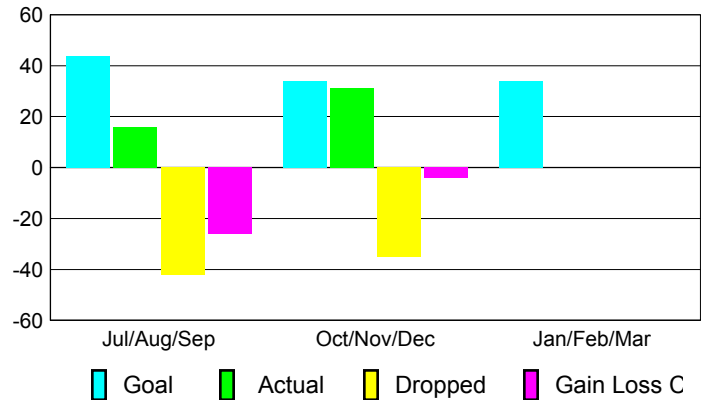

Club Results 2012-2013

Goal, New, Dropped, Gain/Loss

Comparison of Club Gain/Loss

Current Year Compared to the Previous Year

YTD Status Quo Clubs 2012-2013

Status Quo Clubs Compared to Status Quo Members

MEMBERSHIP

Membership Results
2012-2013

Membership
2011-2012

Month	Net Memb Goal	Actual New Memb	Actual Dropped Memb	Gain/Loss of Memb	Gain/Loss of Memb
Jul/Aug/Sep	44	16	-42	-26	-19
Oct/Nov/Dec	34	31	-35	-4	-12
Jan/Feb/Mar	34				-6
Totals	112	47	-77	-30	-37

Membership Results 2012-2013

Goal, New, Dropped, Gain/Loss

Comparison of Membership Gain/Loss

Current Year Compared to the Previous Year

Gender Comparison 2012-2013

Jul/Aug/Sep

Oct/Nov/Dec

Jan/Feb/Mar