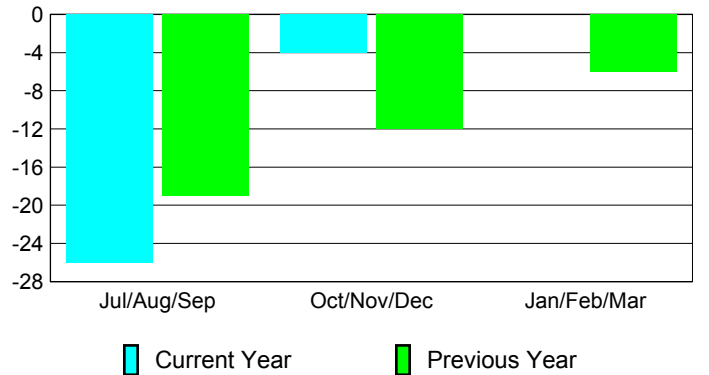

Membership Results
2012-2013

Membership
2011-2012

Month	Net Memb Goal	Actual New Memb	Actual Dropped Memb	Gain/Loss of Memb	Gain/Loss of Memb
Jul/Aug/Sep	44	16	-42	-26	-19
Oct/Nov/Dec	34	31	-35	-4	-12
Jan/Feb/Mar	34				-6
Totals	112	47	-77	-30	-37

Membership Results 2012-2013

Goal, New, Dropped, Gain/Loss

Comparison of Membership Gain/Loss

Current Year Compared to the Previous Year

Gender Comparison 2012-2013

Jul/Aug/Sep

Oct/Nov/Dec

Jan/Feb/Mar